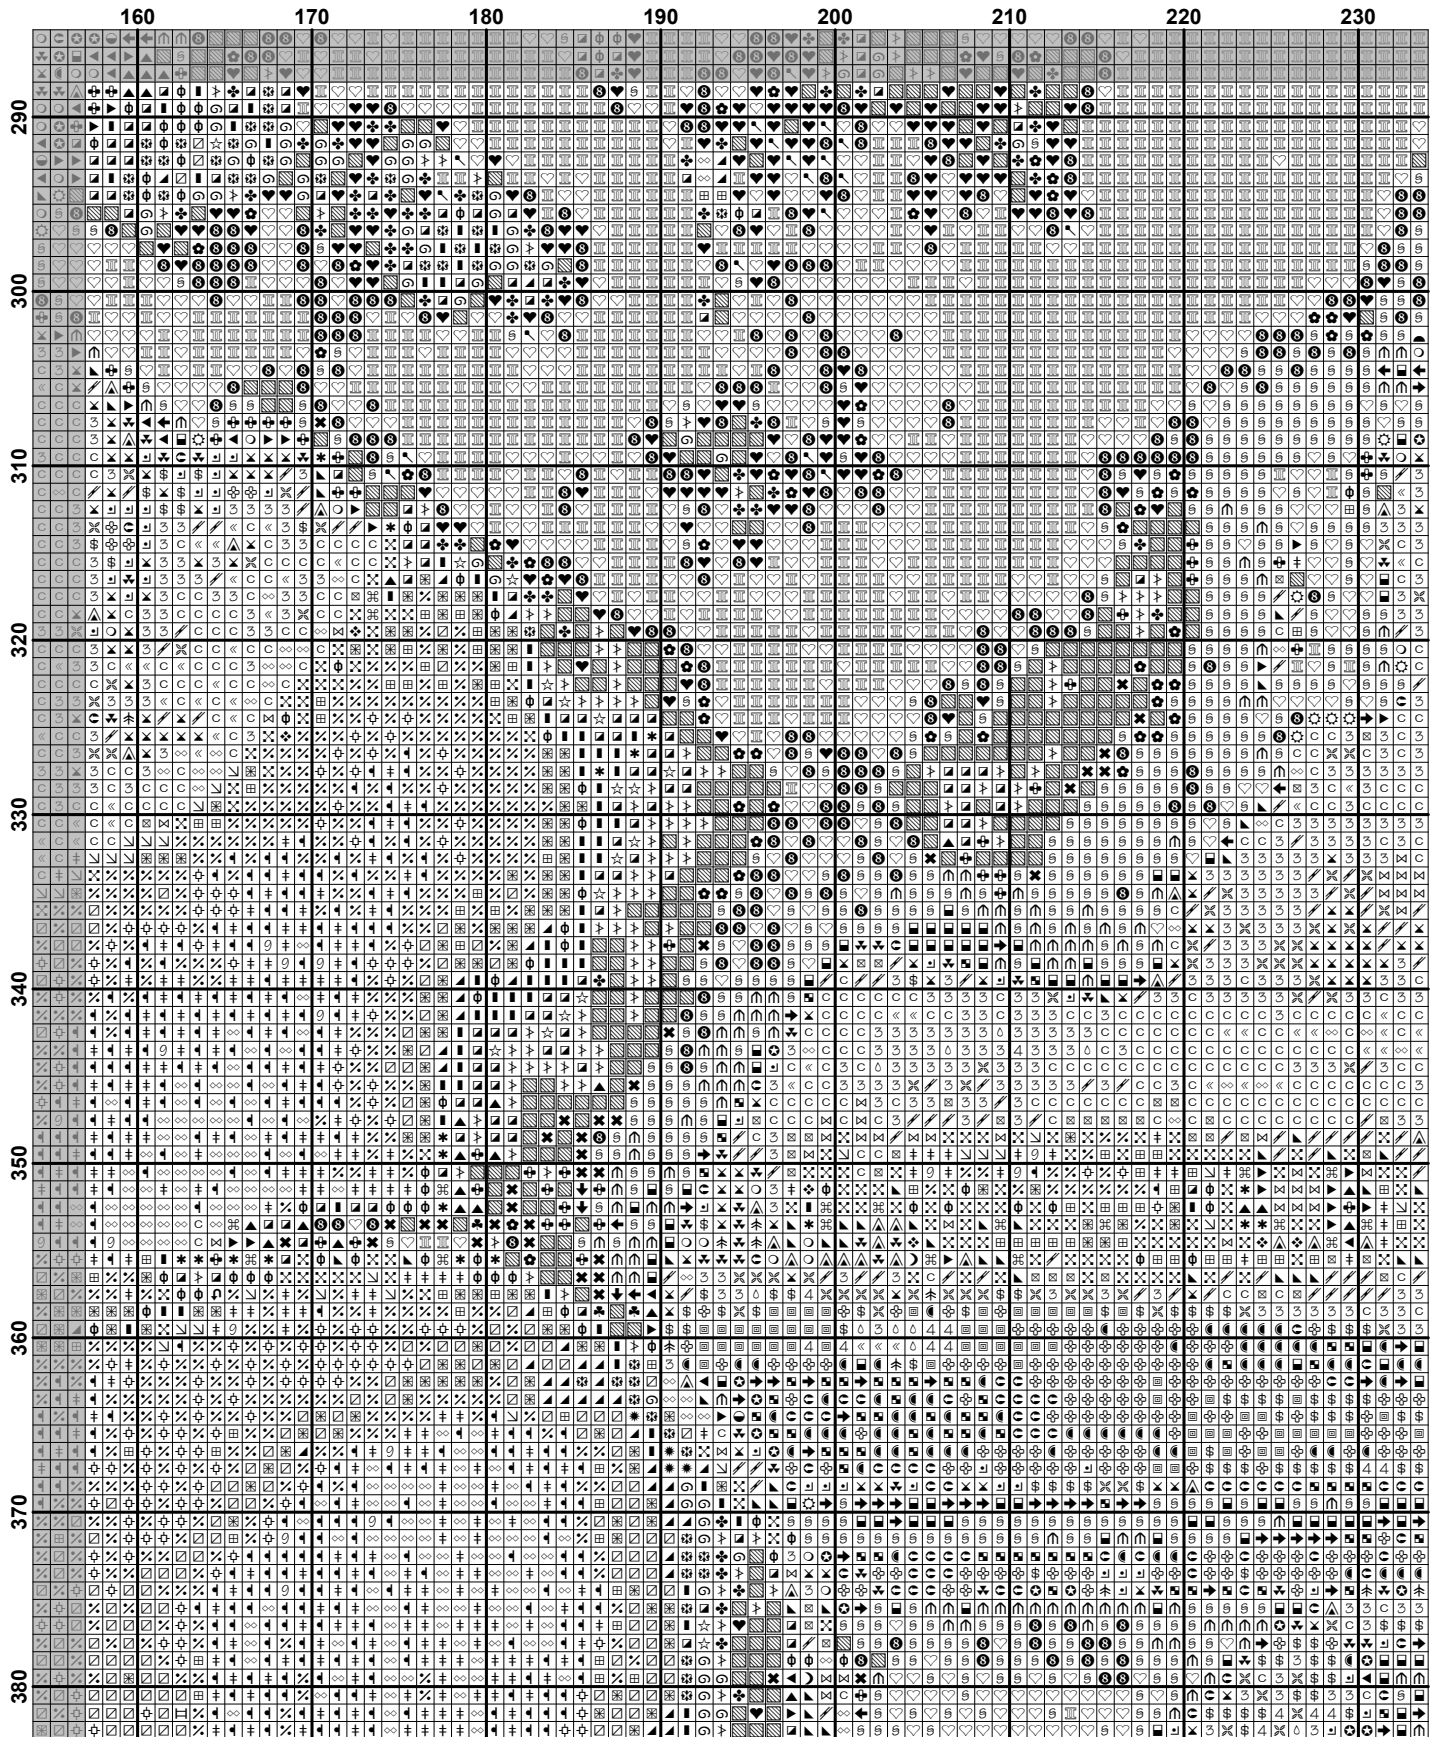

240	250	260	270	280	290	300	310	320	330	340	350	360	370	380
290															
300															
310															
320															
330															
340															
350															
360															
370															
380